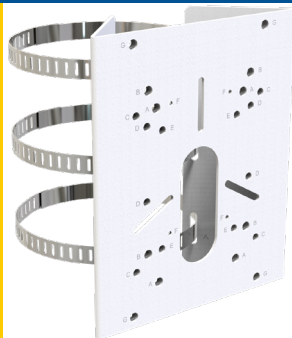

AI 180° Panoramic Mini Dome IP Camera

AI · 180° Panoramic View · 4K Ultra High Definition · 120dB Super WDR · 0.005Lux Starlight · Panoramic IR Technology · 180° IR Coverage · Heat Map · IP67 & IK10 · Built-in Microphone · Integrated Junction Box

Structure Diagram:

Accessories:

T01
POLE MOUNT

Weight: 720g
Dimensions:
170*51.5*152.6mm

T03
External Corner Bracket

Weight: 900g
Dimensions:
170*152.5*76.3mm

T71
Wall Mount

Weight: 530g
Dimensions:
162*124*78mm