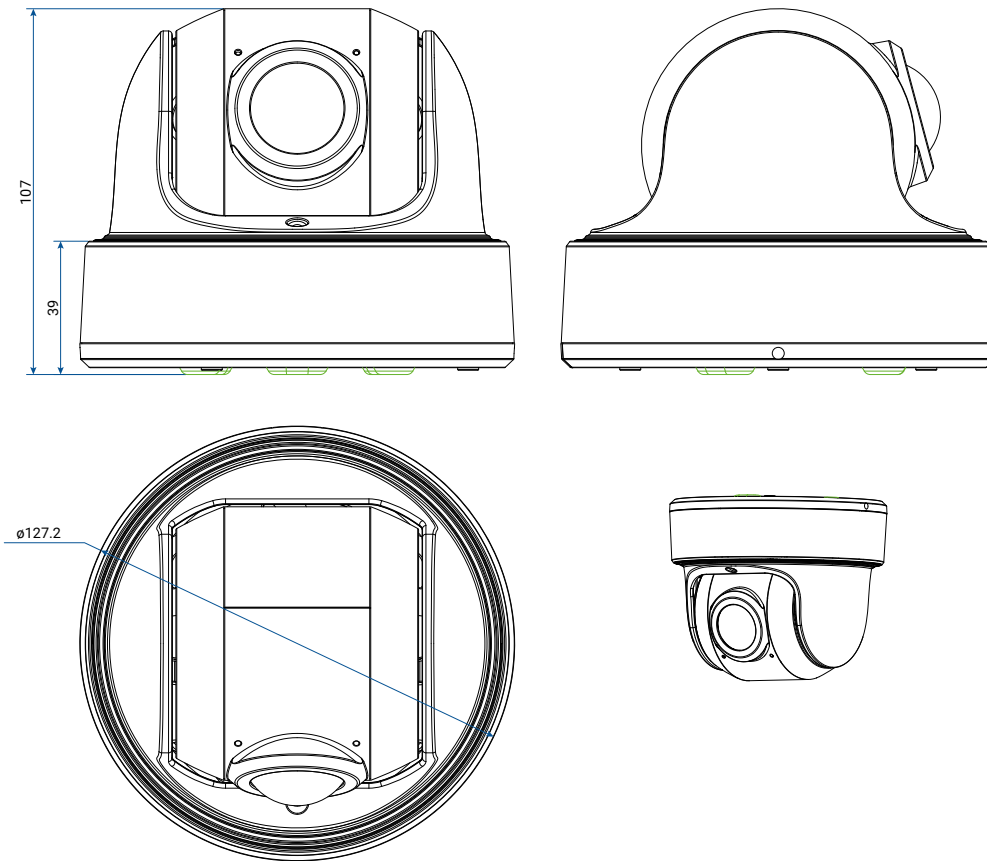

AI 180° Panoramic Mini Dome IP Camera

AI · 180° Panoramic View · 4K Ultra High Definition · 120dB Super WDR · 0.005Lux Starlight · Panoramic IR Technology · 180° IR Coverage · Heat Map · IP67 & IK10 · Built-in Microphone · Integrated Junction Box

MODEL		TA-K55376-PA (5MP)	TA-K88176-PA (4K)
CAMERA	Image Sensor	1/2.8" Progressive Scan CMOS Sensor	
	Minimum Illumination	Colour: 0.005Lux@F1.2 Colour: 0.008Lux@F2.0 B/W: 0Lux with IR on	Colour: 0.01Lux@F1.2 Colour: 0.012Lux@F2.0 B/W: 0Lux with IR on
	WDR	120dB Super WDR	
	Lens	1.68mm @F2.0	
	Mount	M12	
	Field of View	H180°/V95°	H180°/V86°
	Shutter Time	1/100000s~1s	
	IR Distance	Up to 15m	
	Day/Night Mode	Day/Night/Auto/Customize/ Schedule	
	S/N Ratio	>55dB	

Structure Diagram:

Accessories:

T01
POLE MOUNT

Weight: 720g
Dimensions:
170*51.5*152.6mm

T03
External Corner Bracket

Weight: 900g
Dimensions:
170*152.5*76.3mm

T71
Wall Mount

Weight: 530g
Dimensions:
162*124*78mm